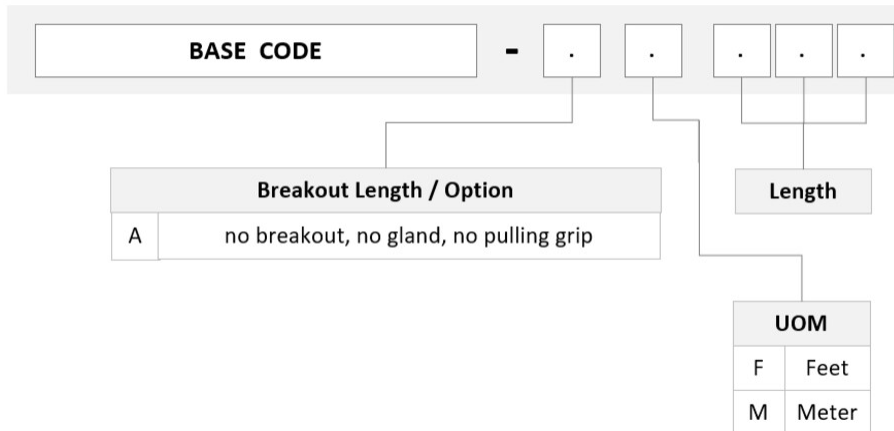

PPLU3VRLCUCN

Width	65 mm | 2.559 in
Depth	170 mm | 6.693 in
Breakout Length, end B	0 in
Cable Assembly Length Range (m)	1 – 400
Cable Assembly Length Range (ft)	2 – 999

Ordering Tree

Optical Specifications

Fiber Mode	Multimode
Fiber Type	OM5
Insertion Loss, maximum	0.35 dB

Environmental Specifications

Qualification Standards	IEC 61753-1 | TIA-568.3-D
Safety Standard	c-UL-us

Packaging and Weights

Packaging quantity	1

Regulatory Compliance/Certifications

Agency	Classification
CHINA-ROHS	Above maximum concentration value
ROHS	Compliant/Exempted