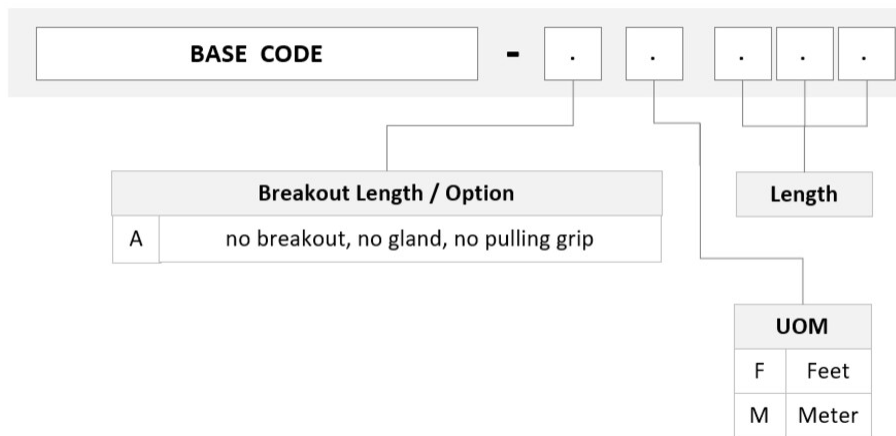

PPLUQGFSNUCF

Dimensions

Height	11 mm | 0.433 in
Width	65 mm | 2.559 in
Depth	170 mm | 6.693 in
Breakout Length, end B	0 in
Cable Assembly Length Range (m)	1 – 400
Cable Assembly Length Range (ft)	2 – 999

Ordering Tree

Optical Specifications

Fiber Mode	Singlemode
Fiber Type	OS2
Insertion Loss, maximum	0.6 dB

Environmental Specifications

Qualification Standards	IEC 61753-1 | TIA-568.3-D
Safety Standard	c-UL-us

Packaging and Weights

Packaging quantity	1

Regulatory Compliance/Certifications