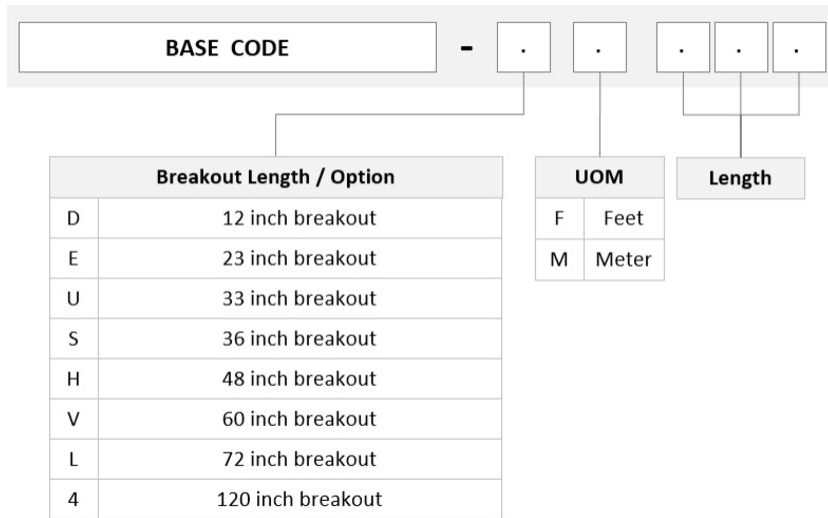

PPLUQVFLC2PF

Dimensions

Height	11 mm | 0.433 in
Width	98 mm | 3.858 in
Depth	170 mm | 6.693 in
Breakout Length, end B	12 in | 120 in | 33 in | 36 in | 48 in | 60 in | 72 in
Cable Assembly Length Range (m)	1 – 400
Cable Assembly Length Range (ft)	2 – 999

Ordering Tree

Optical Specifications

Fiber Mode	Multimode
Fiber Type	OM5
Insertion Loss, maximum	0.35 dB

Environmental Specifications

Qualification Standards	IEC 61753-1 | TIA-568.3-D
Safety Standard	c-UL-us

Packaging and Weights

Packaging quantity	1