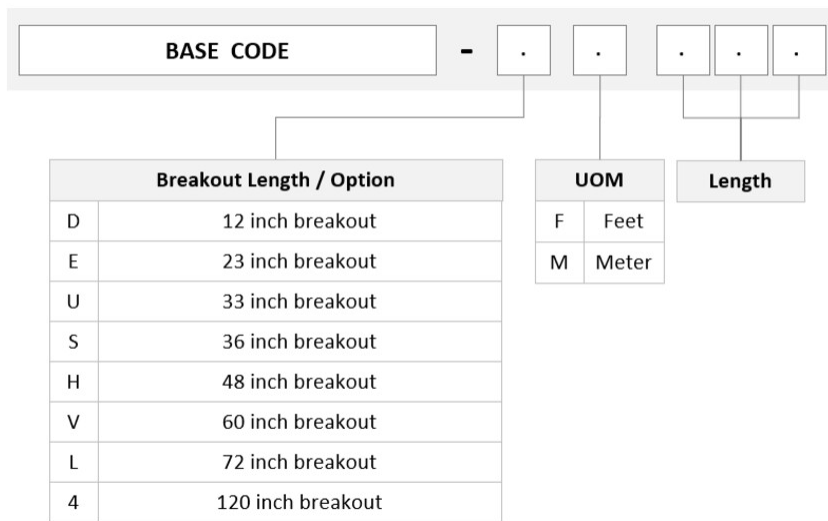

PPLUQX8LCQX8

Dimensions

Height	11 mm | 0.433 in
Width	65 mm | 2.559 in
Depth	170 mm | 6.693 in
Breakout Length, end B	12 in | 120 in | 33 in | 36 in | 48 in | 60 in | 72 in
Cable Assembly Length Range (m)	1 – 400
Cable Assembly Length Range (ft)	2 – 999

Ordering Tree

Optical Specifications

Fiber Mode	Multimode
Fiber Type	OM4
Insertion Loss, maximum	0.35 dB

Environmental Specifications

Qualification Standards	IEC 61753-1 | TIA-568.3-D
Safety Standard	c-UL-us

Packaging and Weights

Packaging quantity	1