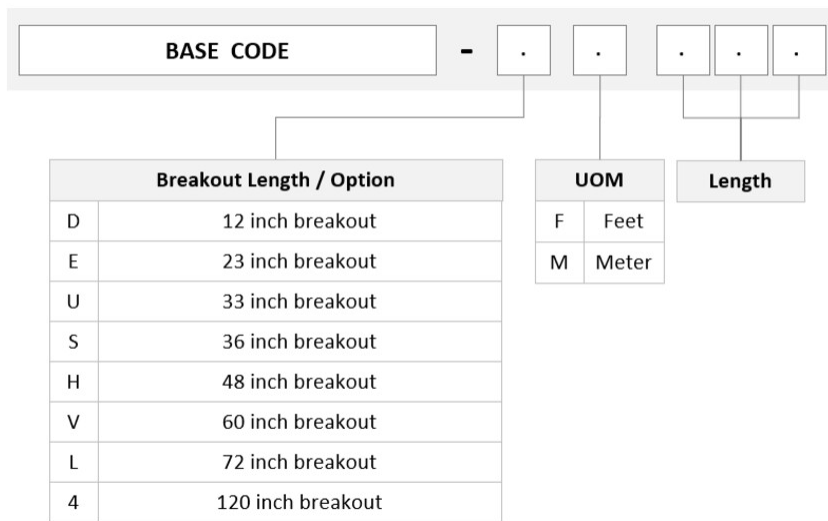

PPLUQXDLCMPD

Dimensions

Height	11 mm | 0.433 in
Width	65 mm | 2.559 in
Depth	170 mm | 6.693 in
Breakout Length, end B	12 in | 120 in | 33 in | 36 in | 48 in | 60 in | 72 in
Cable Assembly Length Range (m)	1 – 400
Cable Assembly Length Range (ft)	2 – 999

Ordering Tree

Optical Specifications

Fiber Mode	Multimode
Fiber Type	OM4
Insertion Loss, maximum	0.35 dB

Environmental Specifications

Qualification Standards	IEC 61753-1 | TIA-568.3-D
Safety Standard	c-UL-us

Packaging and Weights

Packaging quantity	1