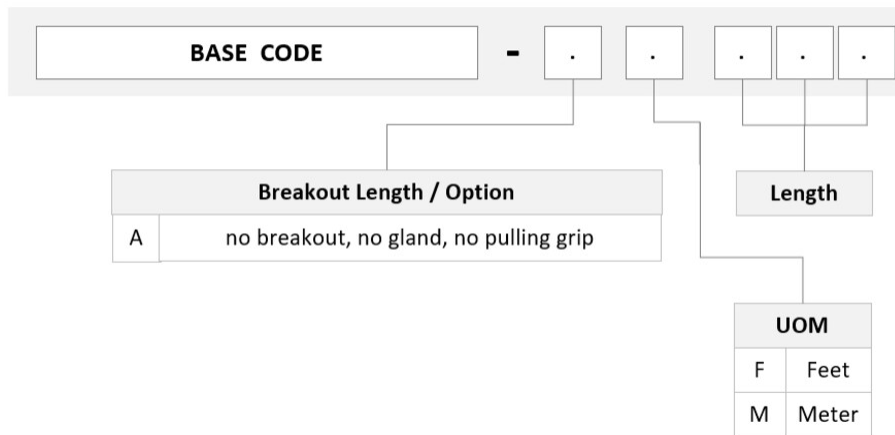

PPLUQXDLCUCD

Width	65 mm | 2.559 in
Depth	170 mm | 6.693 in
Breakout Length, end B	0 in
Cable Assembly Length Range (m)	1 – 400
Cable Assembly Length Range (ft)	2 – 999

Ordering Tree

Optical Specifications

Fiber Mode	Multimode
Fiber Type	OM4
Insertion Loss, maximum	0.35 dB

Environmental Specifications

Qualification Standards	IEC 61753-1 | TIA-568.3-D
Safety Standard	c-UL-us

Packaging and Weights

Packaging quantity	1

Regulatory Compliance/Certifications

Agency	Classification
CHINA-ROHS	Below maximum concentration value
REACH-SVHC	Compliant as per SVHC revision on www.commscope.com/ProductCompliance