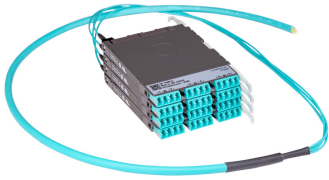

PPLUQXDLCUCD

Propel ULL Multimode OM4 Cabled Module, 1x12 duplex LC Propel module on End A to Stub on End B, 12 fiber Plenum Patchcord, Method B Enhanced

- This component requires 3 of the 12 lanes on the Propel Panel blade
- Ultra-low loss (ULL) with Method B Enhanced polarity
- End A module can be installed from rear of panel
- Serialized QR code provides easy access to factory optical test results

Product Classification

Regional Availability	Asia Australia/New Zealand EMEA Latin America North America
Portfolio	SYSTIMAX®
Product Type	Fiber cabled module
Product Brand	Propel
Product Series	PPL
Ordering Note	Modules with patch cord cable are single subunit, and have no additional outer jacket

General Specifications

Configuration Type	PROPEL Module to Stub
Cable Color	Aqua
Cable Type	Patch cord Plenum
Interface, front	LC/UPC
Interface Feature, front	Duplex Shuttered
Interface Color, front	Aqua
Interface, rear	Stub
Module Size, end A	12 fiber
Module Quantity, end A	1
Polarity	Method B Enhanced (ULL)
Total Fibers, quantity	12
Total Ports, quantity, front	6