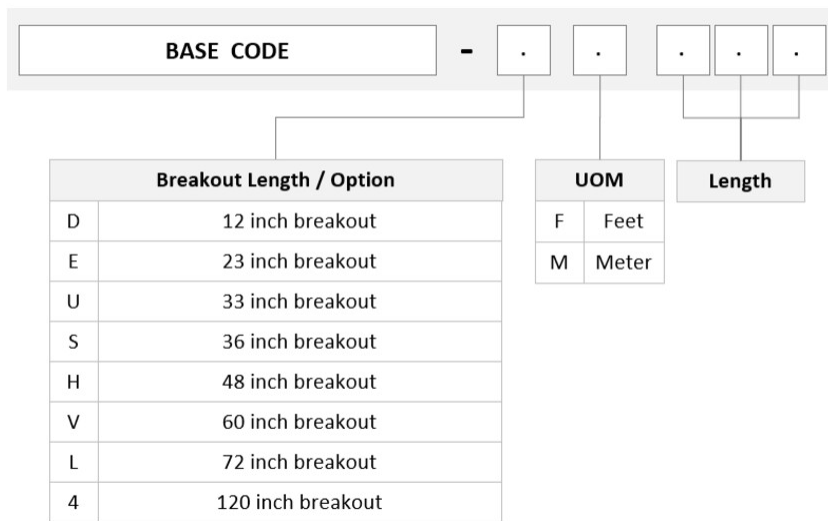

PPLUQXFLC2PF

Dimensions

Height	11 mm | 0.433 in
Width	98 mm | 3.858 in
Depth	170 mm | 6.693 in
Breakout Length, end B	12 in | 120 in | 33 in | 36 in | 48 in | 60 in | 72 in
Cable Assembly Length Range (m)	1 – 400
Cable Assembly Length Range (ft)	2 – 999

Ordering Tree

Optical Specifications

Fiber Mode	Multimode
Fiber Type	OM4
Insertion Loss, maximum	0.35 dB

Environmental Specifications

Qualification Standards	IEC 61753-1 | TIA-568.3-D
Safety Standard	c-UL-us

Packaging and Weights

Packaging quantity	1