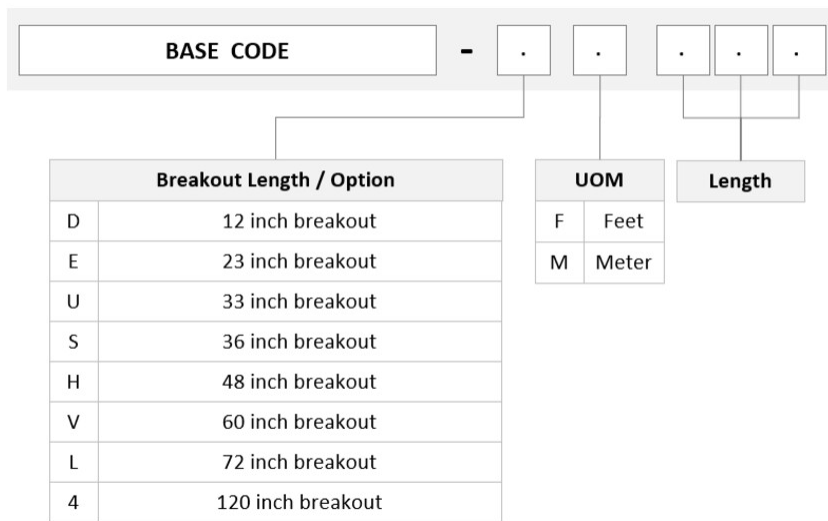

PPLUQXFLC2XF

Dimensions

Height	11 mm | 0.433 in
Width	98 mm | 3.858 in
Depth	170 mm | 6.693 in
Breakout Length, end B	12 in | 120 in | 33 in | 36 in | 48 in | 60 in | 72 in
Cable Assembly Length Range (m)	1 – 400
Cable Assembly Length Range (ft)	2 – 999

Ordering Tree

Optical Specifications

Fiber Mode	Multimode
Fiber Type	OM4
Insertion Loss, maximum	0.35 dB

Environmental Specifications

Qualification Standards	IEC 61753-1 | TIA-568.3-D
Safety Standard	c-UL-us

Packaging and Weights

Packaging quantity	1