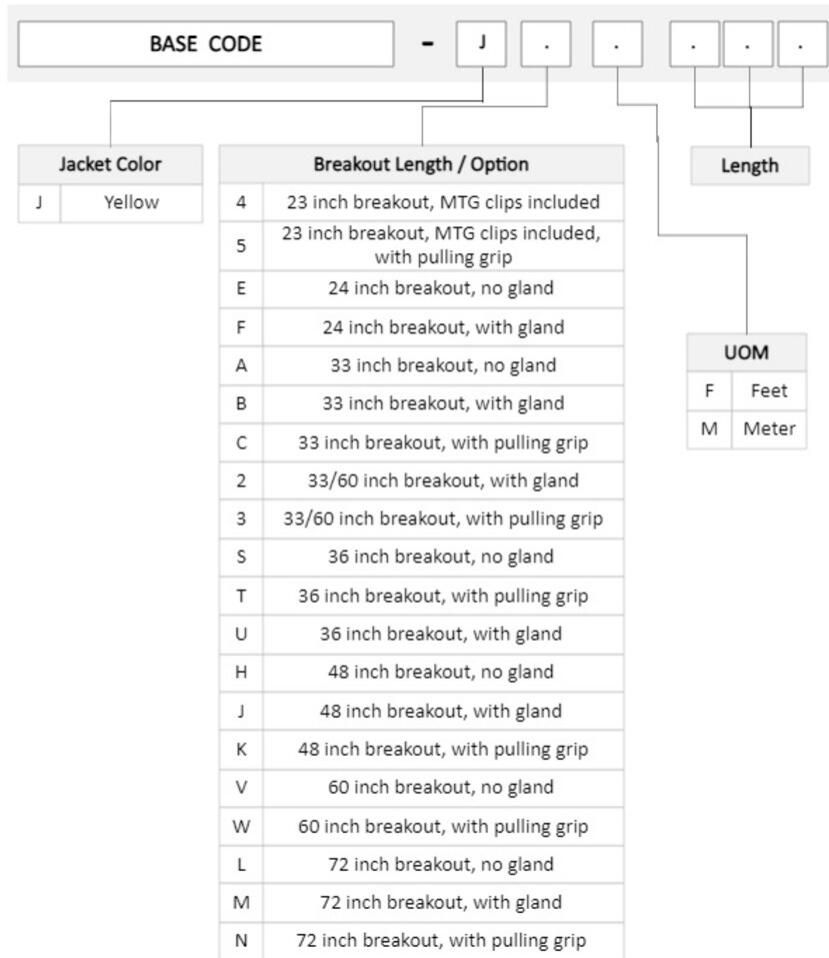

General Specifications

| | |
|---------------------------------------|-------------------------|
| Color, boot A | Black |
| Color, connector A | Green |
| Color, boot B | Blue |
| Color, connector B | Blue |
| Construction Type | Stranded |
| Furcation Color | Yellow |
| Interface, Connector A | MPO-12/APC Male |
| Interface, Connector B | LC/UPC |
| Interface Feature, connector B | Uniboot |
| Jacket Color | Yellow |
| Polarity | Method B Enhanced (ULL) |
| Fibers per Subunit, quantity | 12 |
| Total Fibers, quantity | 288 |

Dimensions

| | |
|--|---------|
| Cable Assembly Length Range (m) | 2 – 999 |
|--|---------|

ULGMXLUCP

Cable Assembly Length Range (ft)

7 – 999

Ordering Tree

Optical Specifications

Fiber Mode