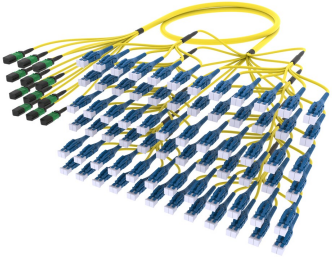

ULGMXLUCP

Base Product

Ultra Low Loss ULL , TeraSPEED® MPO(Pinned) to LC/UPC Uniboot Ruggedized fanout Cable, 288-Fiber, Plenum, 12 fiber PmP 2.0 mm Dca

Product Classification

| | |
|------------------------------|--|
| Regional Availability | Asia Australia/New Zealand Europe Latin America Middle East/Africa North America |
| Portfolio | CommScope® |
| Product Type | Ruggedized fanout |
| Product Brand | SYSTIMAX ULL |
| Ordering Note | For additional jacket colors, please contact a CommScope Sales Representative For lengths greater than 999 ft (304 m), orders must be in meters Minimum length may vary based on cable configuration |

General Specifications

| | |
|---------------------------------------|-------------------------|
| Color, boot A | Black |
| Color, connector A | Green |
| Color, boot B | Blue |
| Color, connector B | Blue |
| Construction Type | Stranded |
| Furcation Color | Yellow |
| Interface, Connector A | MPO-12/APC Male |
| Interface, Connector B | LC/UPC |
| Interface Feature, connector B | Uniboot |
| Jacket Color | Yellow |
| Polarity | Method B Enhanced (ULL) |
| Fibers per Subunit, quantity | 12 |
| Total Fibers, quantity | 288 |

Dimensions

| | |
|--|---------|
| Cable Assembly Length Range (m) | 2 – 999 |
|--|---------|

ULGMXLUCP

Cable Assembly Length Range (ft)

7 – 999

Ordering Tree

Optical Specifications

Fiber Mode

Included Products

| | |
|-------------------------------------|---|
| 760246051 P-288-MP-8G1-F12YL/20T | - Fiber indoor cable, Plenum MPO Trunk, 288 fiber multi-unit with 12 fiber subunits, Singlemode G.657.A2/B2, Feet jacket marking, Yellow jacket color |
| 860658160 | - LC/UPC Uniboot Connector, Singlemode, Blue |
| 860659010 | - MPO-12, ULTRA LOW LOSS, MALE, Singlemode, GREEN, 2mm |