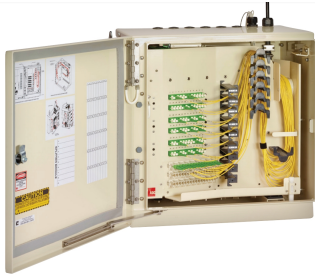

# FD3-MN432J00M0MFOC

---

IFDH 3000 Indoor Fiber Distribution Hub, 432F, MT dist., MT patch, ribbon pigtails, 48FF

## General Specifications

<b>Functionality</b>	Patching   Splicing
<b>Adapters, quantity</b>	432
<b>Color</b>	Putty white
<b>Front Door Type</b>	Single hinged
<b>Interface</b>	SC/APC
<b>Mounting</b>	Wall
<b>Port, quantity</b>	432