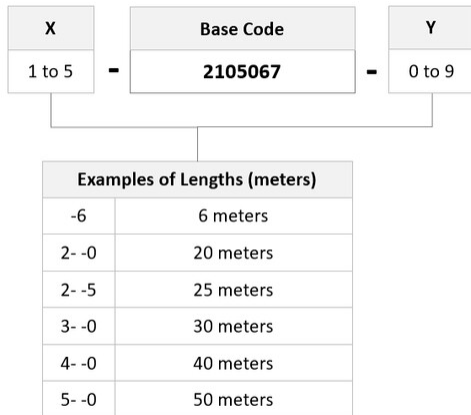

3-2105067-0

Optical Specifications

Fiber Mode	Multimode
Fiber Type	OM4, LazrSPEED®

Environmental Specifications

Environmental Space	Dual Rated LSZH/Riser

Packaging and Weights

Packaging quantity	1

Regulatory Compliance/Certifications

Agency	Classification
CHINA-ROHS	Above maximum concentration value
ROHS	Compliant/Exempted
UK-ROHS	Compliant/Exempted