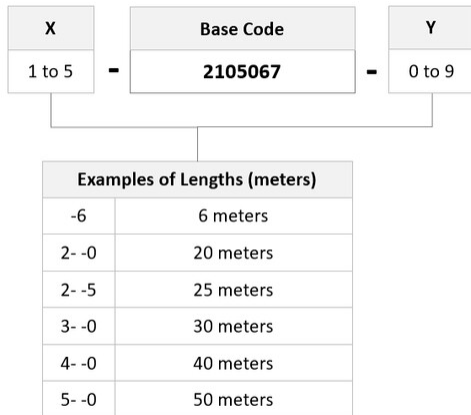

3-2105067-5

Fiber Optic Patch Cord, Duplex, Multimode, LC/UPC to LC/UPC, aqua, 35 m

Product Classification

| | |
|------------------------------|--------------------------------------|
| Regional Availability | EMEA Latin America North America |
| Portfolio | CommScope® |
| Product Type | Fiber patch cord, duplex |
| Product Series | 210 |

General Specifications

| | |
|-------------------------------|--------|
| Connector A, quantity | 2 |
| Color, boot A | Beige |
| Color, connector A | Beige |
| Connector B, quantity | 2 |
| Color, boot B | Beige |
| Color, connector B | Beige |
| Interface, Connector A | LC/UPC |
| Interface, Connector B | LC/UPC |
| Jacket Color | Aqua |
| Total Fibers, quantity | 2 |

Dimensions

| | |
|-----------------------------|-------------------|
| Cord Length | 35 m 114.829 ft |
| Diameter Over Jacket | 1.8 mm 0.071 in |

Ordering Tree

3-2105067-5

Optical Specifications

Fiber Mode Multimode
Fiber Type OM4, LazrSPEED®