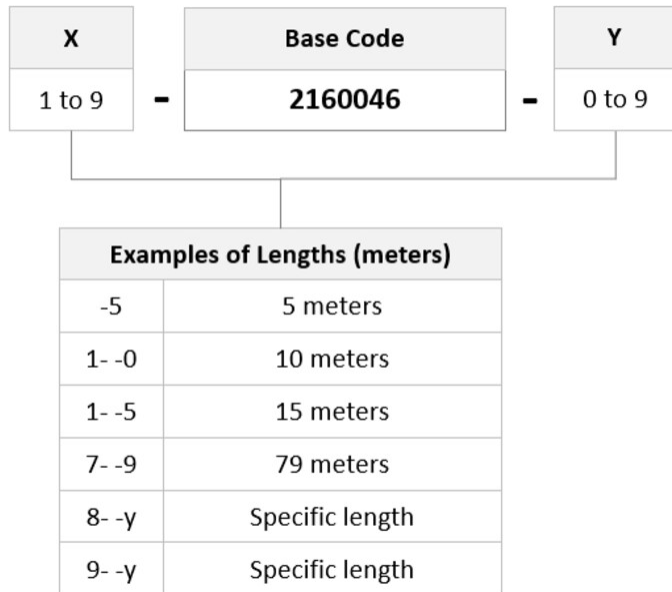

General Specifications

Connector A, quantity	2
Color, boot A	Beige
Color, connector A	Beige
Connector B, quantity	2
Color, boot B	Beige
Color, connector B	Beige
Interface, Connector A	LC/UPC
Interface, Connector B	LC/UPC
Jacket Color	Aqua
Polarity	Pairs, flipped
Total Fibers, quantity	2

Dimensions

Cord Length	62 m 203.412 ft
Diameter Over Jacket	1.8 mm 0.071 in

Ordering Tree

6-2160046-2

Optical Specifications

Fiber Mode	Multimode
Fiber Type	OM4, LazrSPEED®
Insertion Loss, maximum, connector A	0.15 dB
Insertion Loss, maximum, connector B	0.15 dB
Return Loss, minimum, connector A	20 dB
Return Loss, minimum, connector B	20 dB