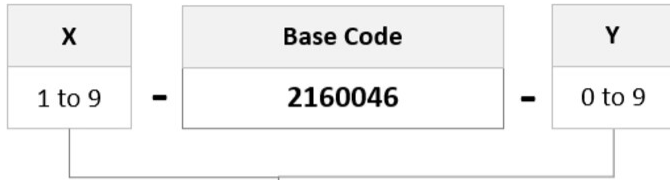

General Specifications

Connector A, quantity	2
Color, boot A	Beige
Color, connector A	Beige
Connector B, quantity	2
Color, boot B	Beige
Color, connector B	Beige
Interface, Connector A	LC/UPC
Interface, Connector B	LC/UPC
Jacket Color	Aqua
Polarity	Pairs, flipped
Total Fibers, quantity	2

Dimensions

Cord Length	67 m 219.816 ft
Diameter Over Jacket	1.8 mm 0.071 in

Ordering Tree

6-2160046-7

Examples of Lengths (meters)	
-5	5 meters
1- -0	10 meters
1- -5	15 meters
7- -9	79 meters
8- -y	Specific length
9- -y	Specific length