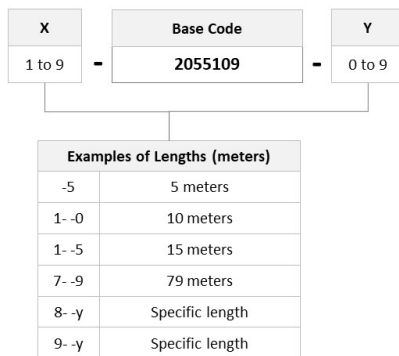

General Specifications

Connector A, quantity	2
Color, boot A	Beige
Color, connector A	Beige
Connector B, quantity	2
Color, boot B	Beige
Color, connector B	Beige
Interface, Connector A	LC/UPC
Interface, Connector B	SC/UPC
Jacket Color	Aqua
Total Fibers, quantity	2

Dimensions

Cord Length	35 m 114.829 ft
Diameter Over Jacket	1.8 mm 0.071 in

Ordering Tree

3-2055109-5

Optical Specifications

Fiber Mode Multimode
Fiber Type OM3, LazrSPEED®

Environmental Specifications

Environmental Space Low Smoke Zero Halogen (LSZH)