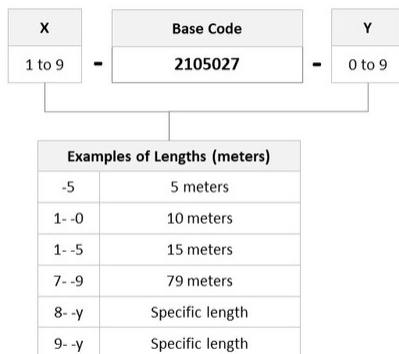

General Specifications

Connector A, quantity	2
Color, boot A	Beige
Color, connector A	Beige
Connector B, quantity	2
Color, boot B	Beige
Color, connector B	Beige
Interface, Connector A	LC/UPC
Interface, Connector B	LC/UPC
Jacket Color	Aqua
Polarity	Pairs, flipped
Total Fibers, quantity	2

Dimensions

Cord Length	84 m 275.591 ft
Diameter Over Jacket	1.8 mm 0.071 in

Ordering Tree

8-2105027-4

Optical Specifications

Fiber Mode	Multimode
Fiber Type	OM3, LazrSPEED®
Insertion Loss, maximum, connector A	0.3 dB
Insertion Loss, maximum, connector B	0.3 dB
Return Loss, minimum, connector A	20 dB
Return Loss, minimum, connector B	20 dB