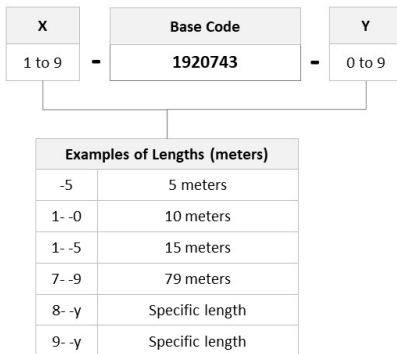

2-1920743-5

Optical Specifications

Fiber Mode Multimode
Fiber Type OM3, LazrSPEED®

Environmental Specifications

Environmental Space Low Smoke Zero Halogen (LSZH)

Packaging and Weights

Packaging quantity 1

Regulatory Compliance/Certifications

Agency	Classification
ISO 9001:2015	Designed, manufactured and/or distributed under this quality management system
REACH-SVHC	Compliant as per SVHC revision on www.commscope.com/ProductCompliance
ROHS	Compliant/Exempted
UK-ROHS	Compliant/Exempted