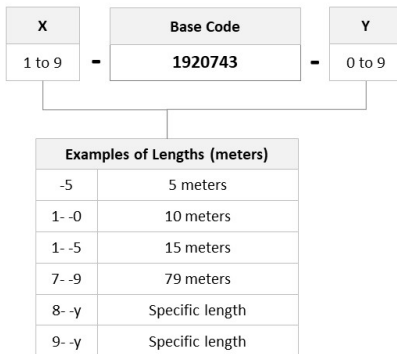

General Specifications

Connector A, quantity	2
Color, boot A	Beige
Color, connector A	Beige
Connector B, quantity	2
Color, boot B	Beige
Color, connector B	Beige
Interface, Connector A	LC/UPC
Interface, Connector B	LC/UPC
Jacket Color	Aqua
Total Fibers, quantity	2

Dimensions

Cord Length	50 m 164.042 ft
Diameter Over Jacket	1.8 mm 0.071 in

Ordering Tree

5-1920743-0

Optical Specifications

Fiber Mode Multimode
Fiber Type OM3, LazrSPEED®

Environmental Specifications

Environmental Space Low Smoke Zero Halogen (LSZH)