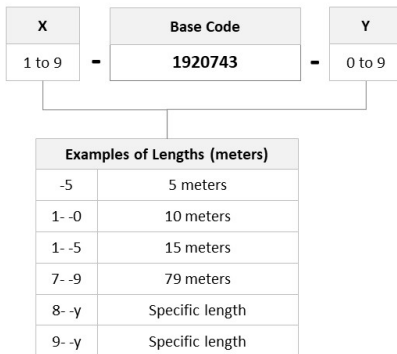

7-1920743-0

Optical Specifications

Fiber Mode Multimode
Fiber Type OM3, LazrSPEED®

Environmental Specifications

Environmental Space Low Smoke Zero Halogen (LSZH)

Packaging and Weights

Packaging quantity 1

Regulatory Compliance/Certifications

Agency	Classification
CHINA-ROHS	Above maximum concentration value
ISO 9001:2015	Designed, manufactured and/or distributed under this quality management system
REACH-SVHC	Compliant as per SVHC revision on www.commscope.com/ProductCompliance
ROHS	Compliant/Exempted
UK-ROHS	Compliant/Exempted