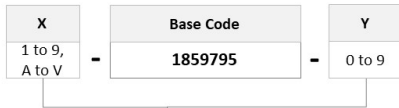

L-1859795-0

Examples of Lengths (meters)	
-5	5 meters
1-0	10 meters
1-5	15 meters
7-9	79 meters
8-9	89 meters
9-9	99 meters
A-0	100 meters
A-9	109 meters
B-0	110 meters
B-9	119 meters
V-0	290 meters
V-9	299 meters

Mechanical Specifications

Tensile Load, long term, maximum	120 N | 26.977 lbf
Tensile Load, short term, maximum	400 N | 89.924 lbf
Cable Retention Strength, maximum	11.24 lb @ 0 °

Optical Specifications

Fiber Mode	Singlemode
Fiber Type	G.657.A2, TeraSPEED®
Insertion Loss, maximum	0.3 dB
Return Loss, minimum	50 dB

Environmental Specifications

Operating Temperature	-10 °C to +60 °C (+14 °F to +140 °F)
Environmental Space	Dual Rated LSZH/OFNR
Qualification Standards	IEC 60332-1 | IEC 60332-3 | IEC 60754 | IEC 61034

Packaging and Weights

Packaging quantity	1

Regulatory Compliance/Certifications

Agency	Classification