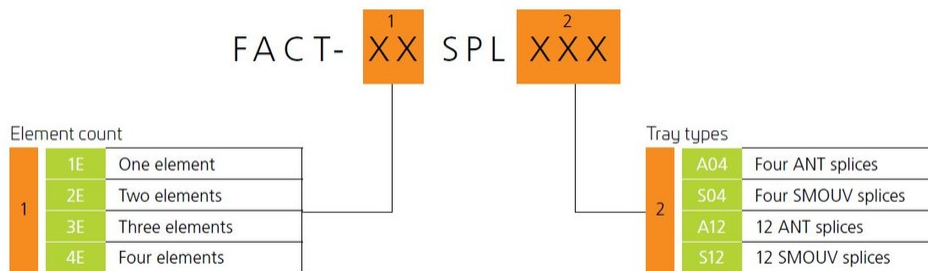

760254638 | FACT-4ESPLR02

Height	123.8 mm | 4.874 in
Width	524 mm | 20.63 in
Depth	283 mm | 11.142 in

Splicing Configuration

NUMBER OF TRAYS PER FACT-CHASSIS				
	A04	S04	A12	S12
1E	12	12	8	6
2E	24	24	16	12
3E	36	36	24	18
4E	48	48	32	24

Ordering Tree

Environmental Specifications

Operating Temperature	-40 °C to +70 °C (-40 °F to +158 °F)
Storage Temperature	-20 °C to +85 °C (-4 °F to +176 °F)
Flammability Rating	UL 94 V-0

Packaging and Weights

Included	Mounting hardware
Packaging quantity	1

Regulatory Compliance/Certifications

Agency	Classification
CHINA-ROHS	Below maximum concentration value