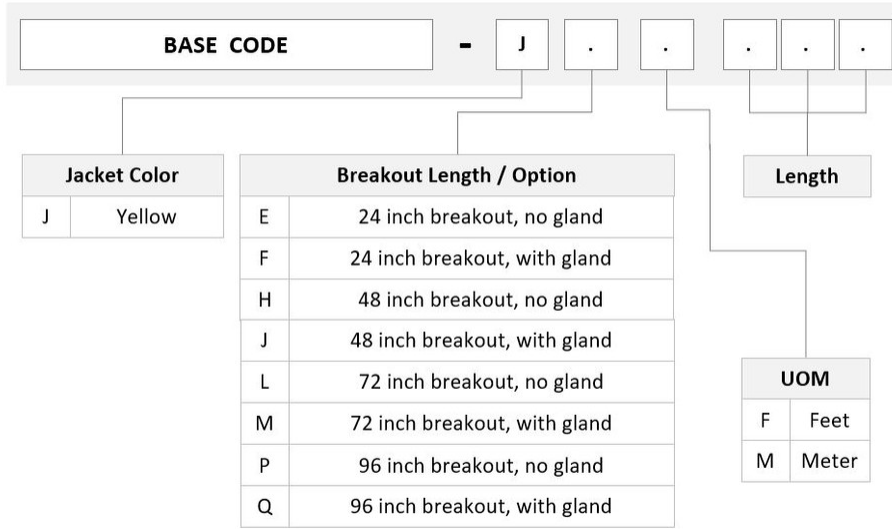

FTWLCUCW6

Mechanical Specifications

Cable Retention Strength, maximum 0.50 lb @ 0° | 0.50 lb @ 90°

Optical Specifications

Fiber Mode Singlemode

Fiber Type G.652.D | G.657.A1, TeraSPEED®

Environmental Specifications

Operating Temperature -10 °C to +60 °C (+14 °F to +140 °F)

Environmental Space Plenum

Regulatory Compliance/Certifications

Agency

CHINA-ROHS

ISO 9001:2015

REACH-SVHC

ROHS

UK-ROHS

Classification

Below maximum concentration value

Designed, manufactured and/or distributed under this quality management system

Compliant as per SVHC revision on www.commscope.com/ProductCompliance

Compliant

Compliant