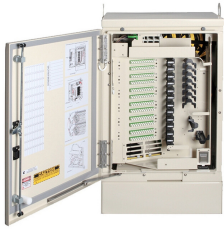

FD3-AC144J00PBPP2-US

FDH 3000 Fiber Distribution Extra Small Cabinet, 144F, SC/APC, no splitters, dielectric loose tube, 100 ft, 24F, Build America Buy America (BABA)

- *CommScope intends to release this product at a future date. At such time, this product will comply with the requirements of the Build America, Buy America Act and/or applicable waivers. Compliance requirements and waiver applicability vary based on government funding program. Check the laws and regulations for your specific program.

Access	Front
Cable Type	Dielectric - Loose Tube
Color	Putty white
Distribution Cables, quantity	1
Distribution Ports, quantity	144
Fibers per Distribution Cable, quantity	144
Fibers per Feeder Cable, quantity	24
Interface, Input	SC
Interface Feature, Input	APC
Mounting	Pad
Splitter Slots, quantity	9

Dimensions

Height	914.4 mm 36 in
Width	533.4 mm 21 in
Depth	355.6 mm 14 in
Cable Length	30.48 m 100 ft

FD3-AC144J00PBPP2-US

Enclosure Size Extra small

Material Specifications

Finish Powder coated

Material Type Aluminum